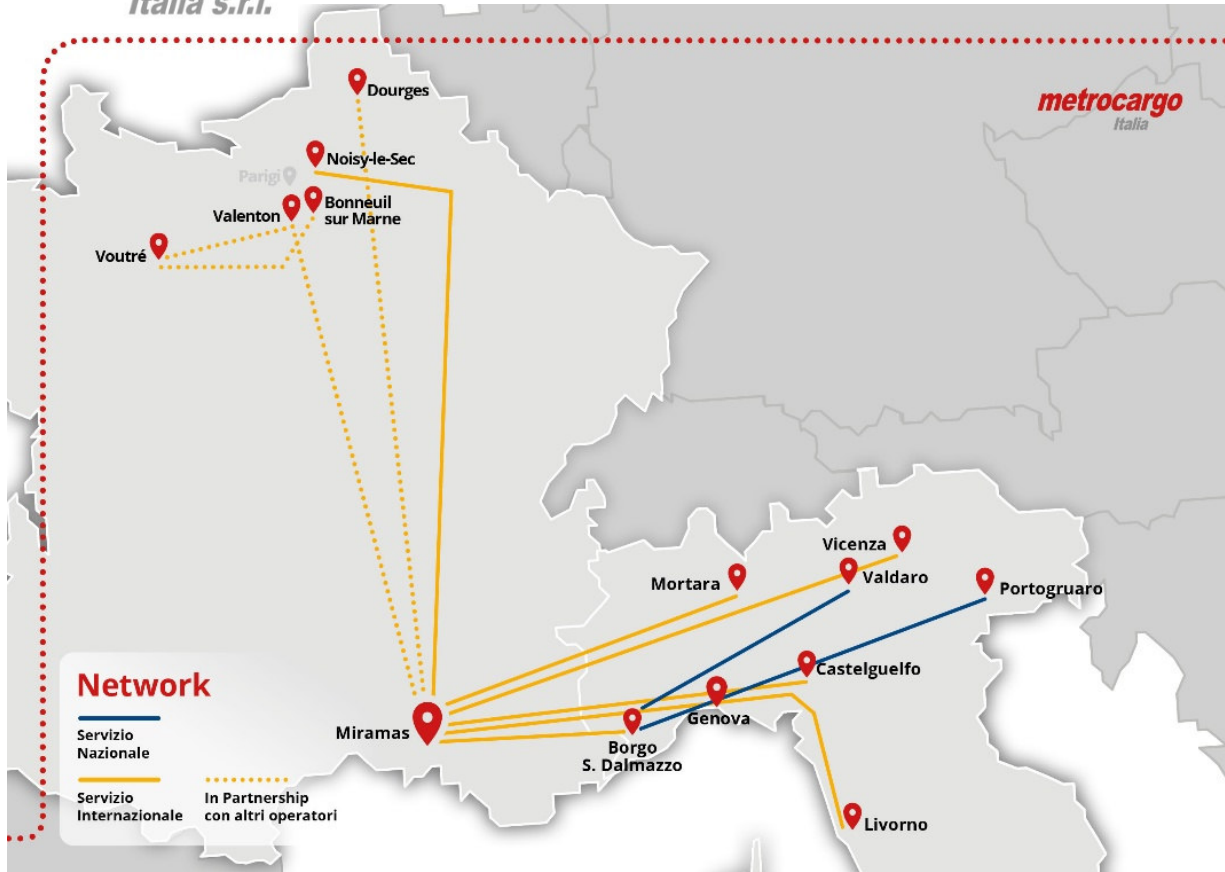

INTERNATIONAL SERVICES | Italy - France

RELATION	TIMETABLE	CLOSING	AVAILABILITY
Castelguelfo – Miramas Miramas – Castelguelfo	MON-TUE-WED-THU-FRI-SAT MON-TUE-WED-THU-FRI-SAT	14.00 day A 14.00 day A	13.00 day B 13.00 day B
Castelguelfo-Noisy Le Sec Noisy Le Sec--Castelguelfo	WED FRI	14.00 day A 17.30 day A	07.00 day B 07.00 day B
S.Giuseppe di Cairo-Noisy Le Sec Noisy Le Sec-S.Giuseppe di Cairo	MON WED	14.00 day A 17.30 day A	07.00 day B 07.00 day C
Castelguelfo – Valenton Valenton – Castelguelfo Castelguelfo – Dourges Dourges – Castelguelfo	MON-TUE-WED-THU-FRI MON-TUE-WED-THU-FRI MON-TUE-WED-THU-FRI MON-TUE-WED-THU-FRI	14.00 day A 18.30 day A 14.00 day A 18.40 day A	05.50 day C 13.00 day C 10.45 day C 13.00 day C
Miramas-Livorno Livorno-Miramas	MON TUE	14.00 TUE 13.00 WED	07.00 FRI 10.00 MON

Transport services can be provided from Mortara and Vicenza, too. Availability depends on the demanded volume quantity.

General Manager
Melania Molini

Mail: melania.molini@metrocargoitalia.it – Tel: 010/6520502 – Mobile: +39 345/1316324

NATIONAL SERVICES | Italy

RELATION	TIMETABLE	CLOSING	AVAILABILITY
Borgo San Dalmazzo - Portogruaro Portogruaro - Borgo San Dalmazzo	SUN MON	20.00 WED 14.00 MON	14.00 MON 10.30 TUE
Borgo San Dalmazzo - Valdaro Valdaro - Borgo San Dalmazzo	TUE WED	18.30 TUE 16:00 WED	10.00 WED 10.00 THU